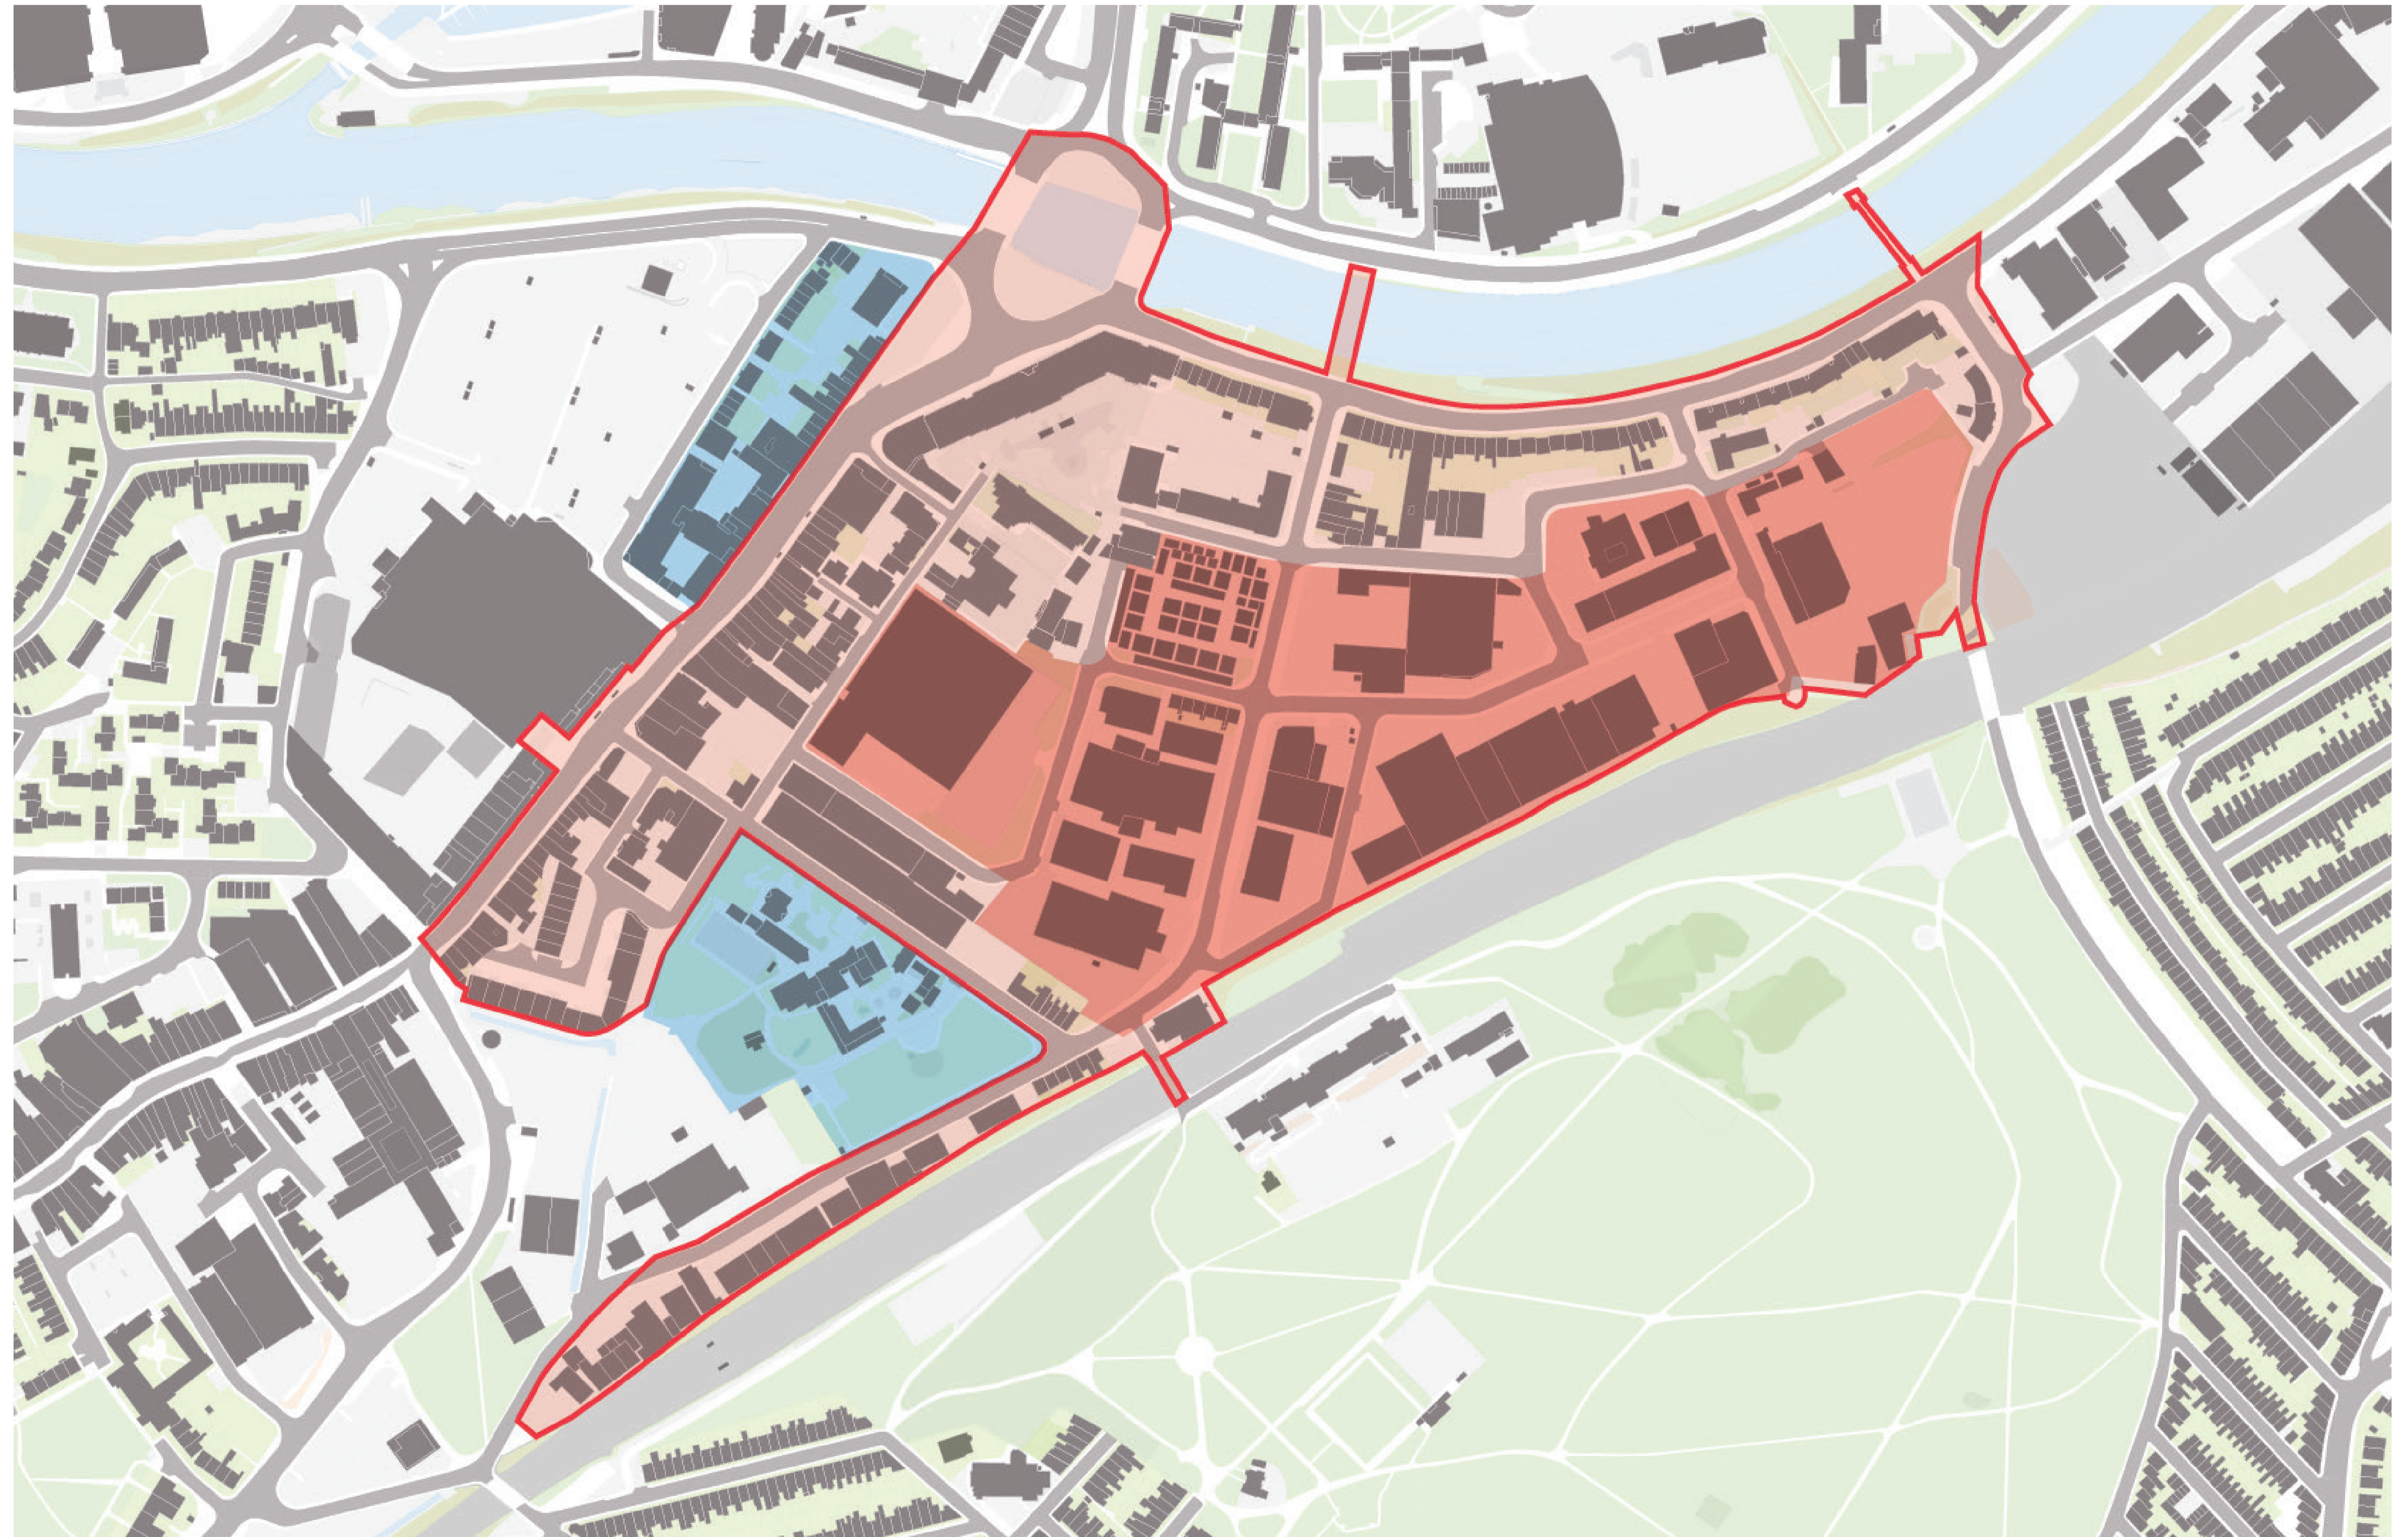

# WHITEHOUSE STREET REGENERATION

## UNDERSTANDING THE AREA

### Regeneration Area Boundary

#### Key

-  Framework Core Area
-  Framework wider red line - shows area where urban blocks are unlikely to be impacted and the focus of inclusion is for infrastructure and public realm purposes.
-  'Masterplan fixes' - these are assumed to be areas and uses which will remain in-situ. These areas will be considered as contextual which the placemaking principles will consider.