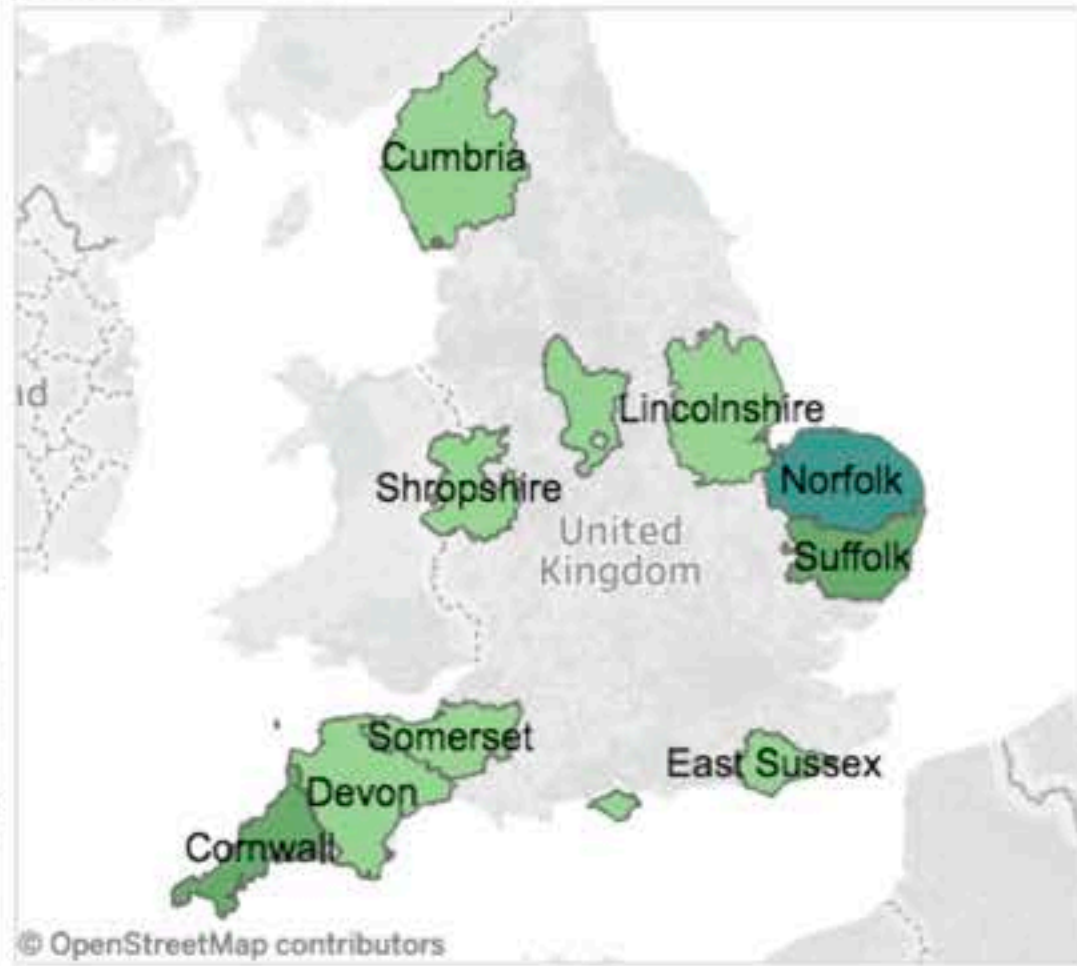

- B C D E G H I K L M **N** O P R S T W Y

- Newcastle upon Tyne
- Newham
- Norfolk
- North East Lincolnshire
- North Lincolnshire
- North Somerset
- North Tyneside
- North Yorkshire
- Northamptonshire
- Northumberland
- Not available
- Nottingham
- Nottinghamshire

Select a local authority area

Local authority areas similar to Norfolk

England as at 31 Aug 17

Region as at 31 Aug 17

Norfolk in East of England

Local authority areas similar to Norfolk as at 31 Aug 17

Norfolk grid view