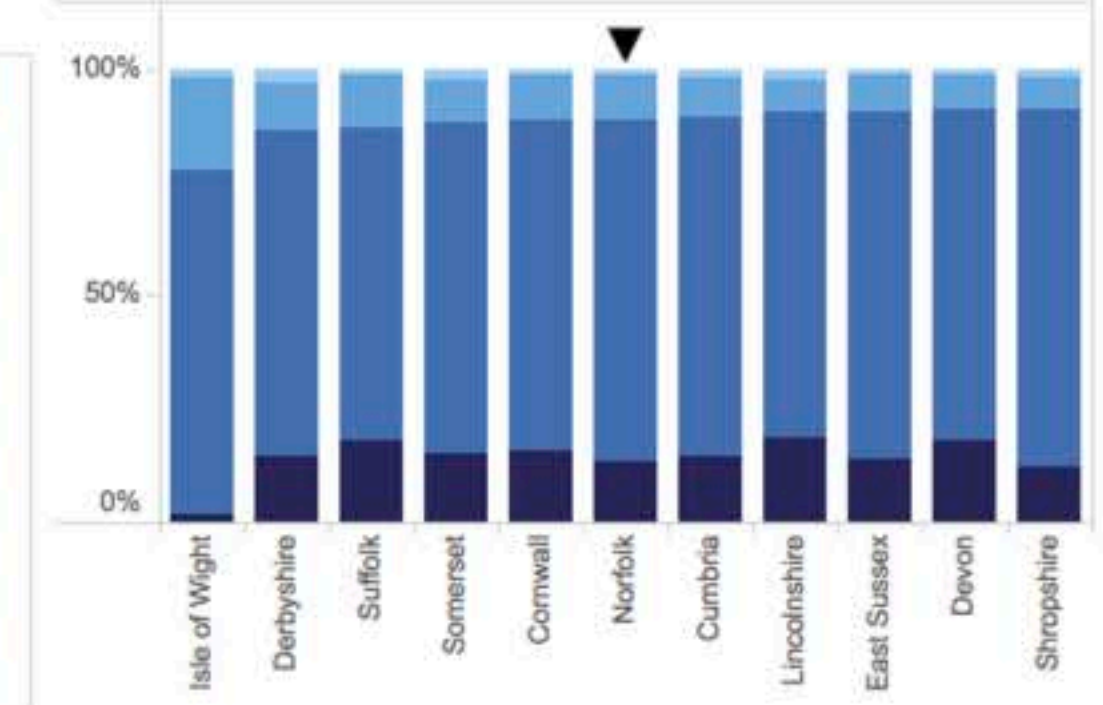

- B C D E G H I K L M **N** O P R S T W Y

- Newcastle upon Tyne
- Newham
- Norfolk
- North East Lincolnshire
- North Lincolnshire
- North Somerset
- North Tyneside
- North Yorkshire
- Northamptonshire
- Northumberland
- Not available
- Nottingham
- Nottinghamshire

Select a local authority area

Local authority areas similar to Norfolk

England as at 31 Aug 17

Region as at 31 Aug 17

Norfolk in East of England

Local authority areas similar to Norfolk as at 31 Aug 17

Norfolk grid view