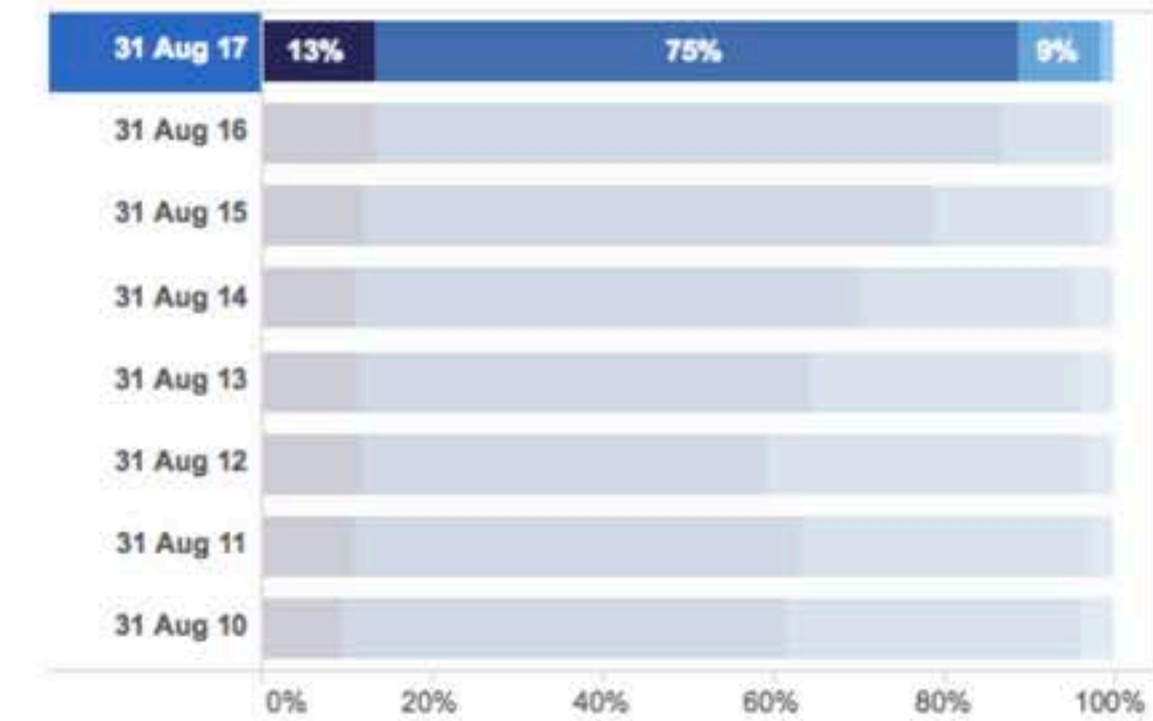

Select a local authority area

Local authority areas similar to Norfolk

England as at 31 Aug 17

Region as at 31 Aug 17

Norfolk in East of England

Local authority areas similar to Norfolk as at 31 Aug 17

Norfolk grid view